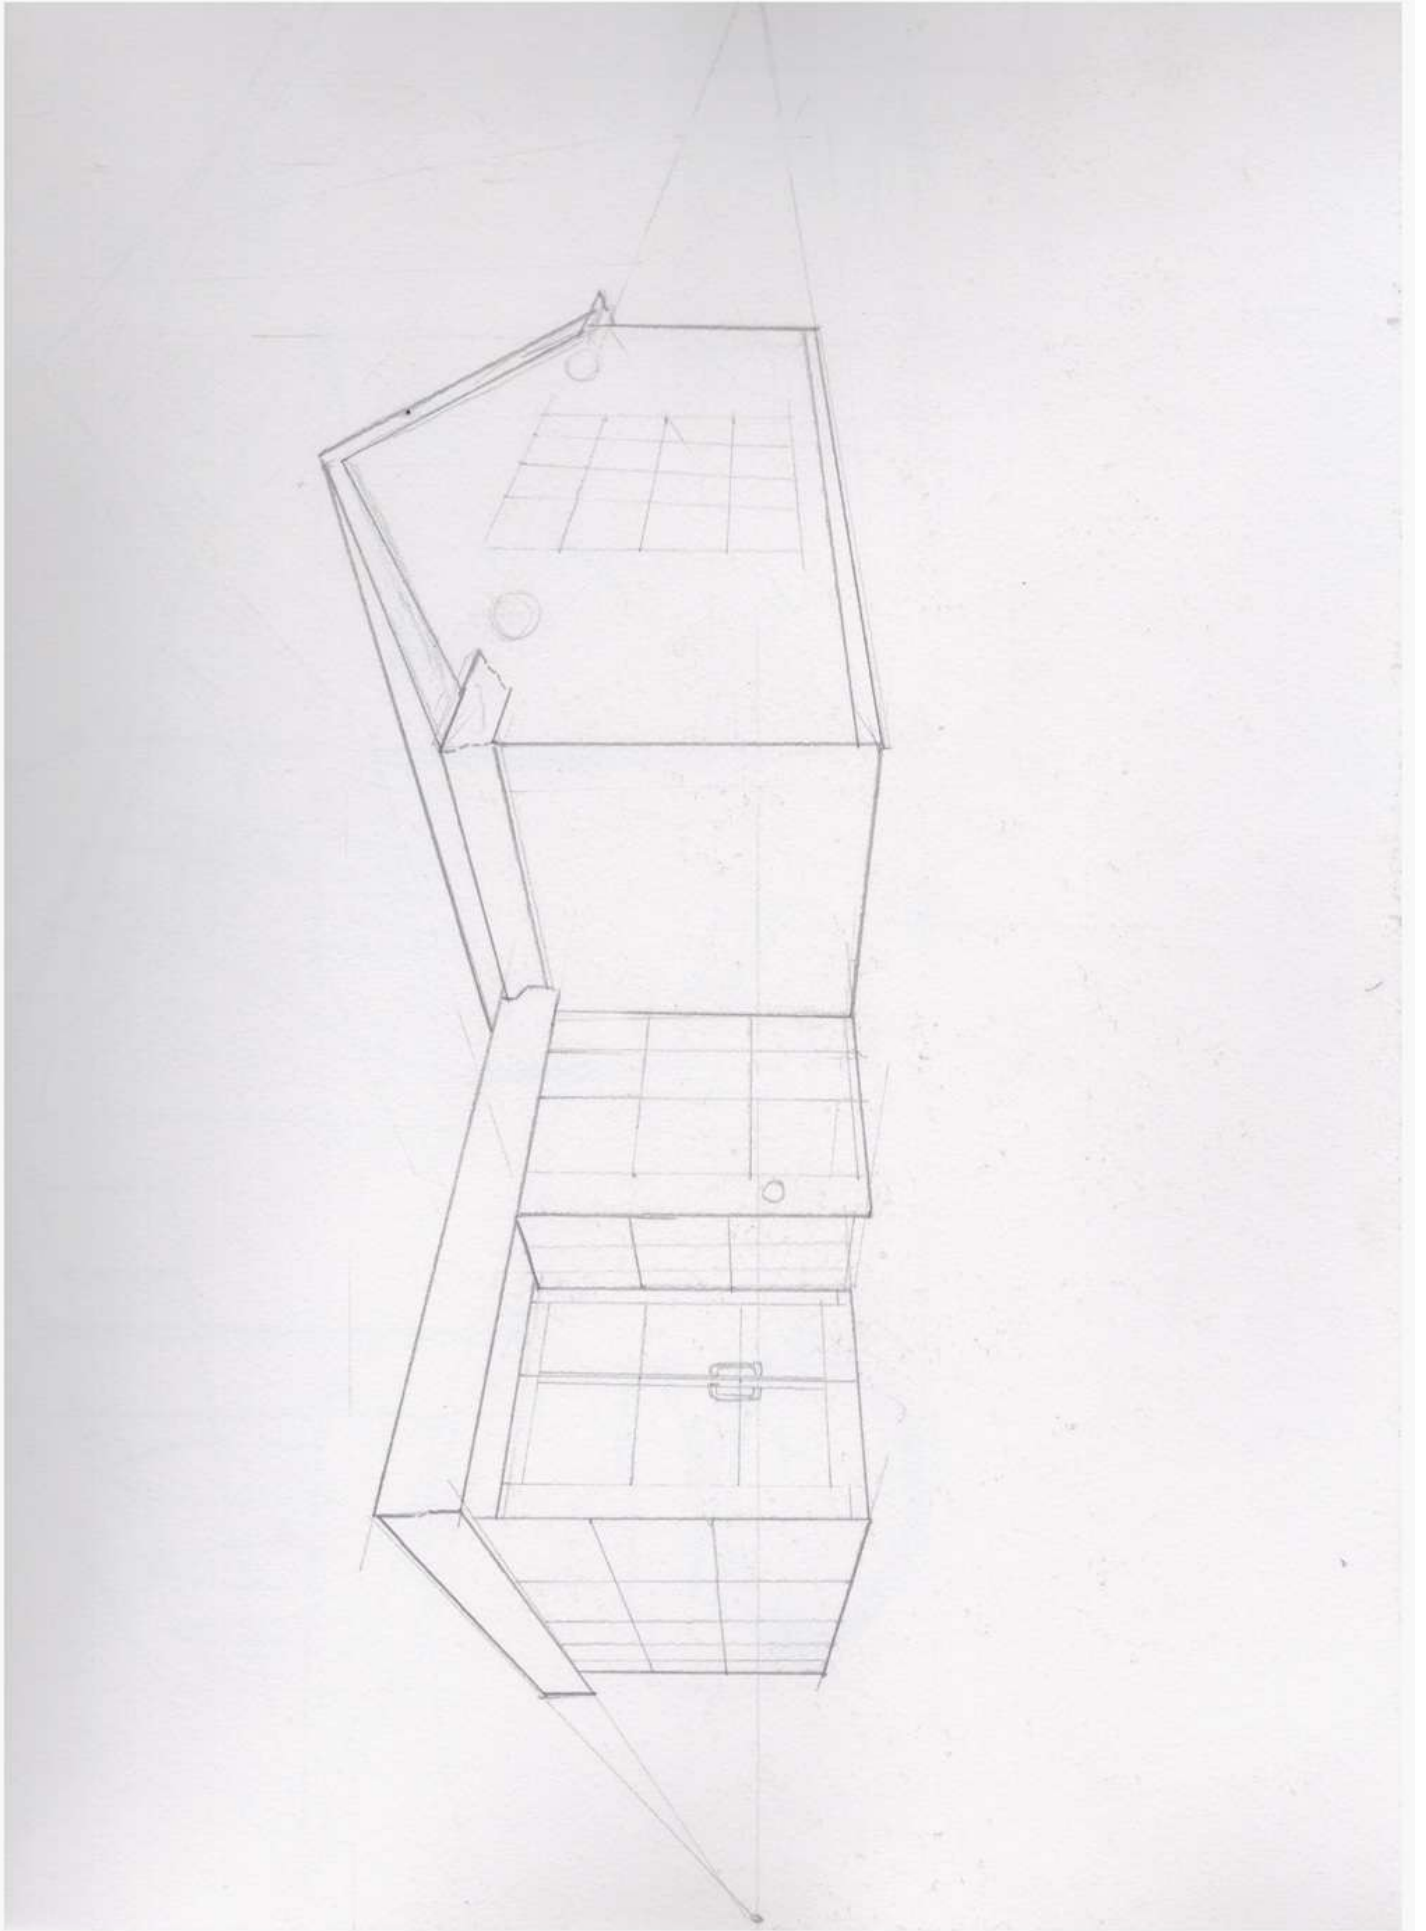

SELF PORTRAIT COLOR STUDY:

Alizarin Crimson, Viridian Green, Ultramarine Blue

highlight
↓

wash

pls go
light
↓
dark

- dream/memory
- picture in a picture
- self portrait