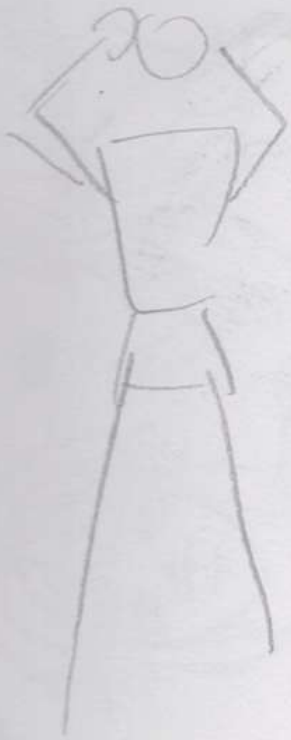

SELF PORTRAIT COLOR STUDY:

Alizarin Crimson, Viridian Green, Ultramarine Blue

highlight
↓

wash

pls go
light
↓
dark

- dream/memory
- picture in a picture
- self portrait