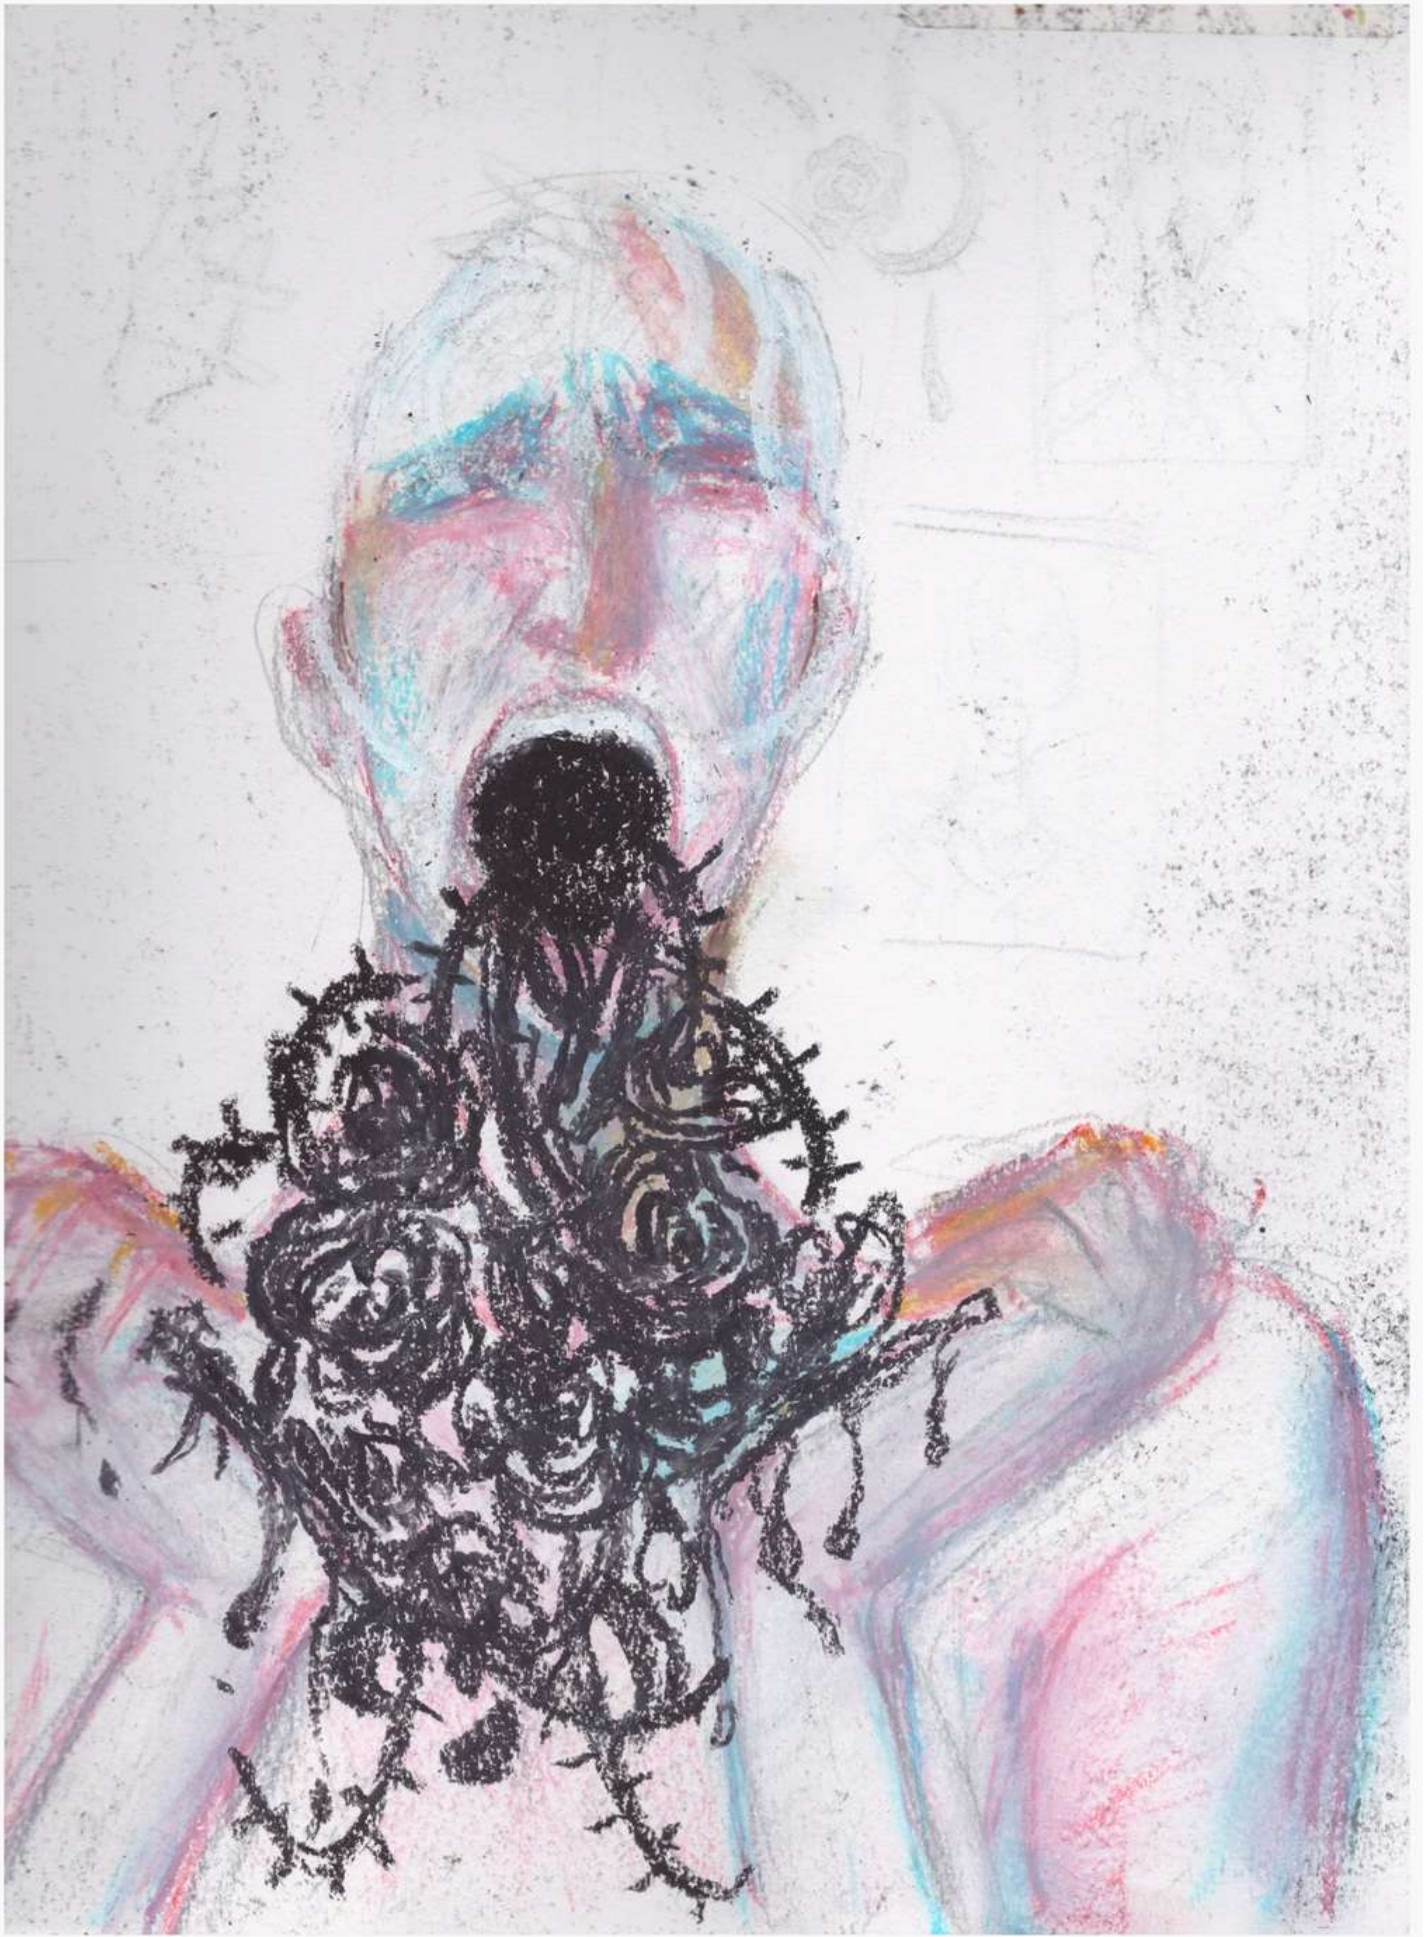

SELF PORTRAIT COLOR STUDY:

Alizarin Crimson, Viridian Green, Ultramarine Blue

highlight
↓

wash

pls go
light
↓
dark

- dream/memory
- picture in a picture
- self portrait