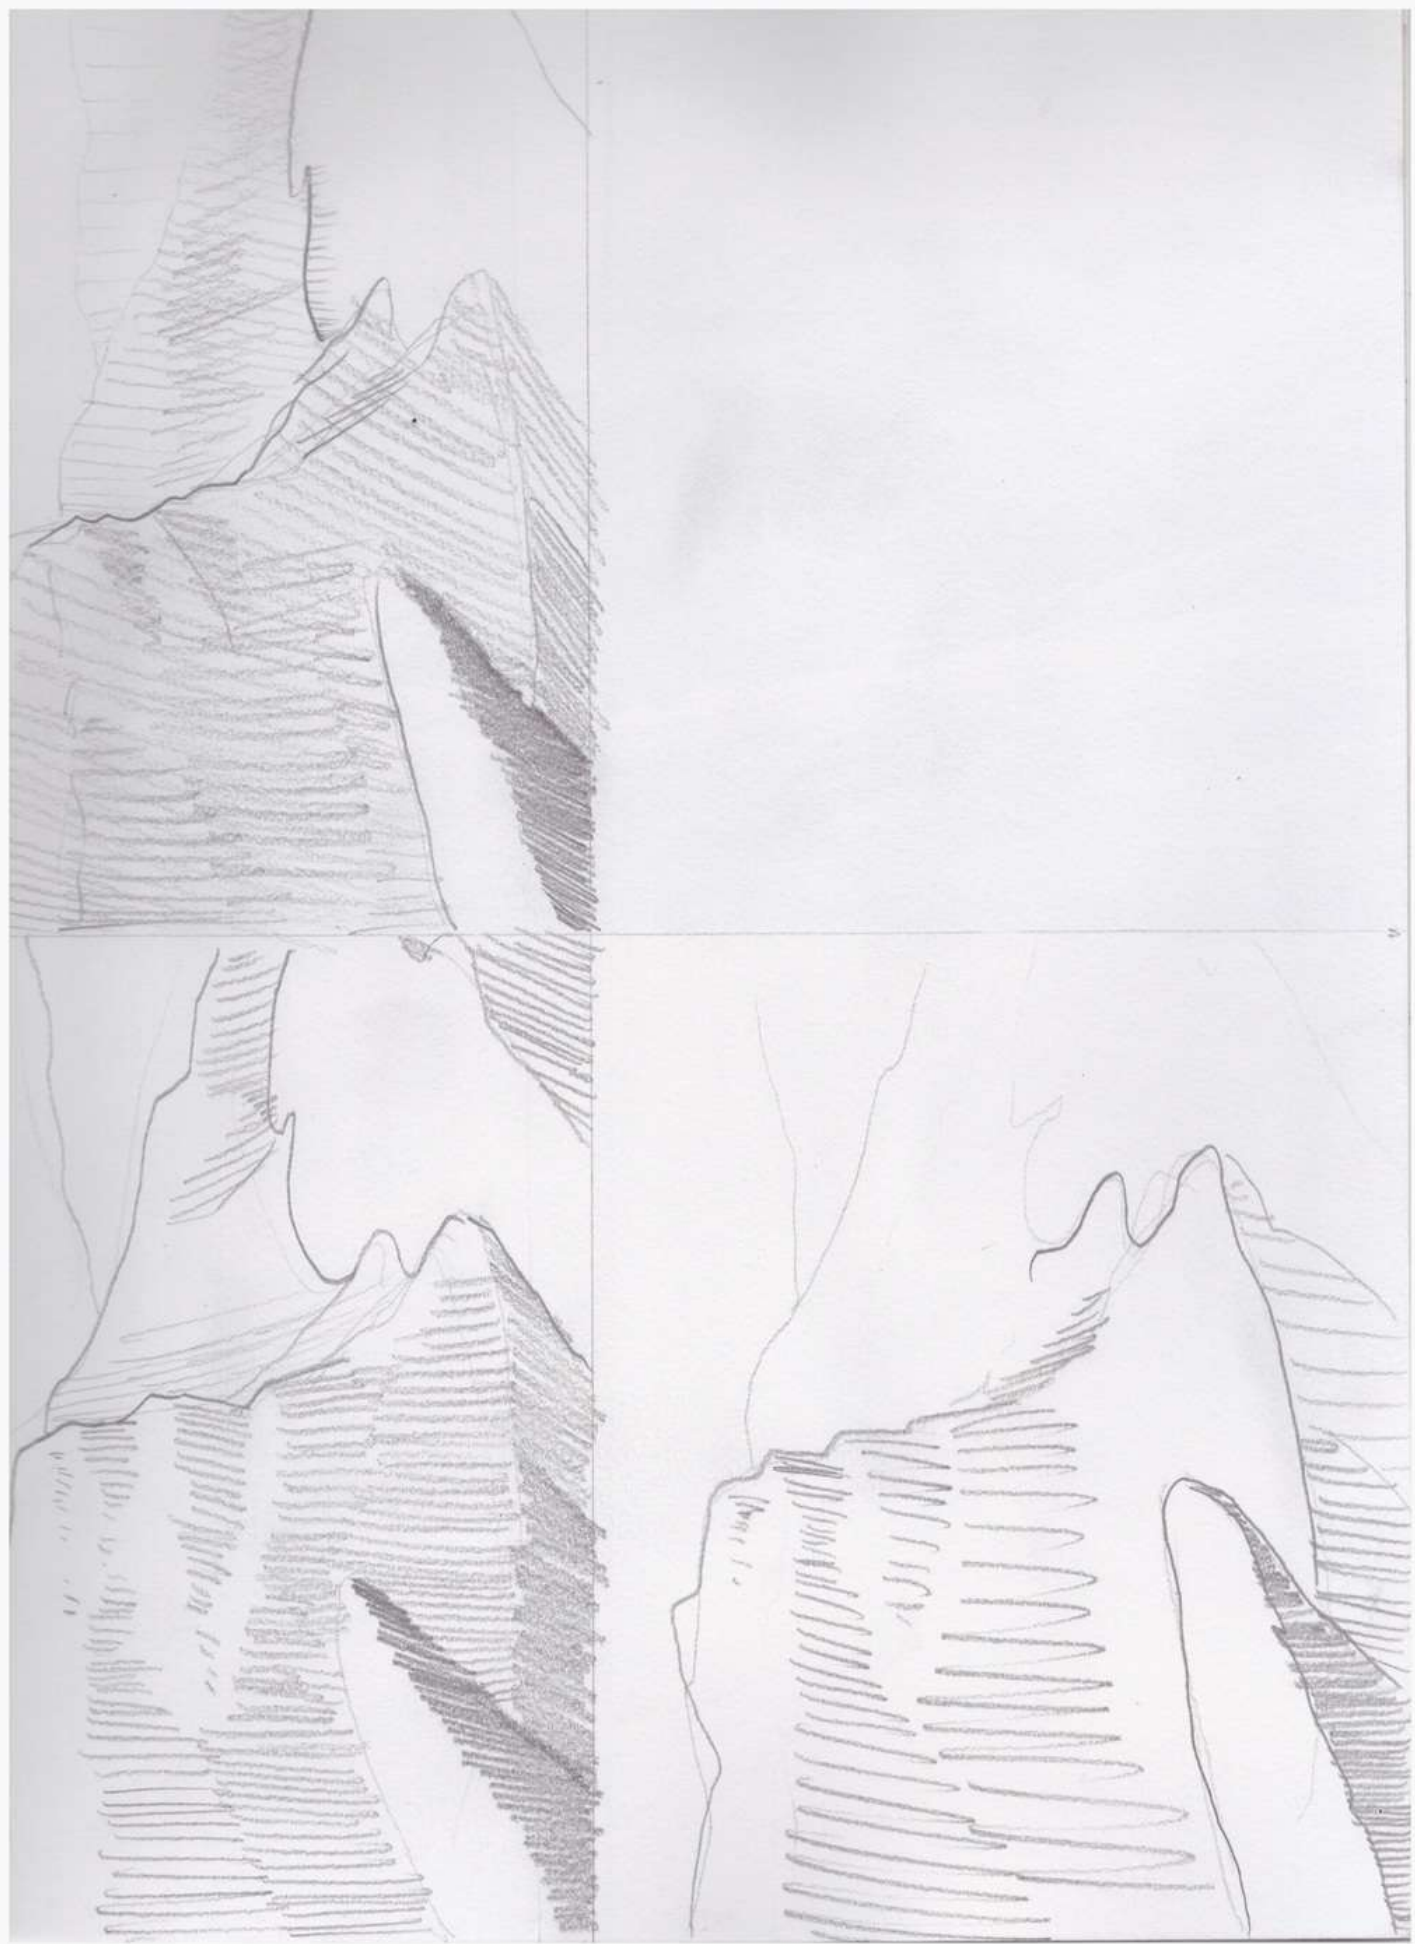

SELF PORTRAIT COLOR STUDY:

Alizarin Crimson, Viridian Green, Ultramarine Blue

highlight
↓

wash

pls go
light
↓
dark

- dream/memory
- picture in a picture
- self portrait