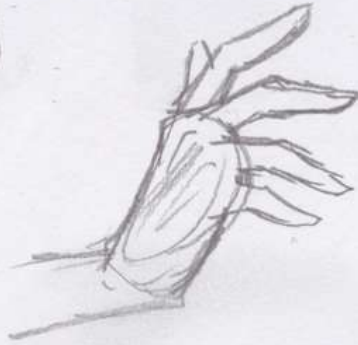

SELF PORTRAIT COLOR STUDY:

Alizarin Crimson, Viridian Green, Ultramarine Blue

highlight
↓

wash

pls go
light
↓
dark

- dream/memory
- picture in a picture
- self portrait