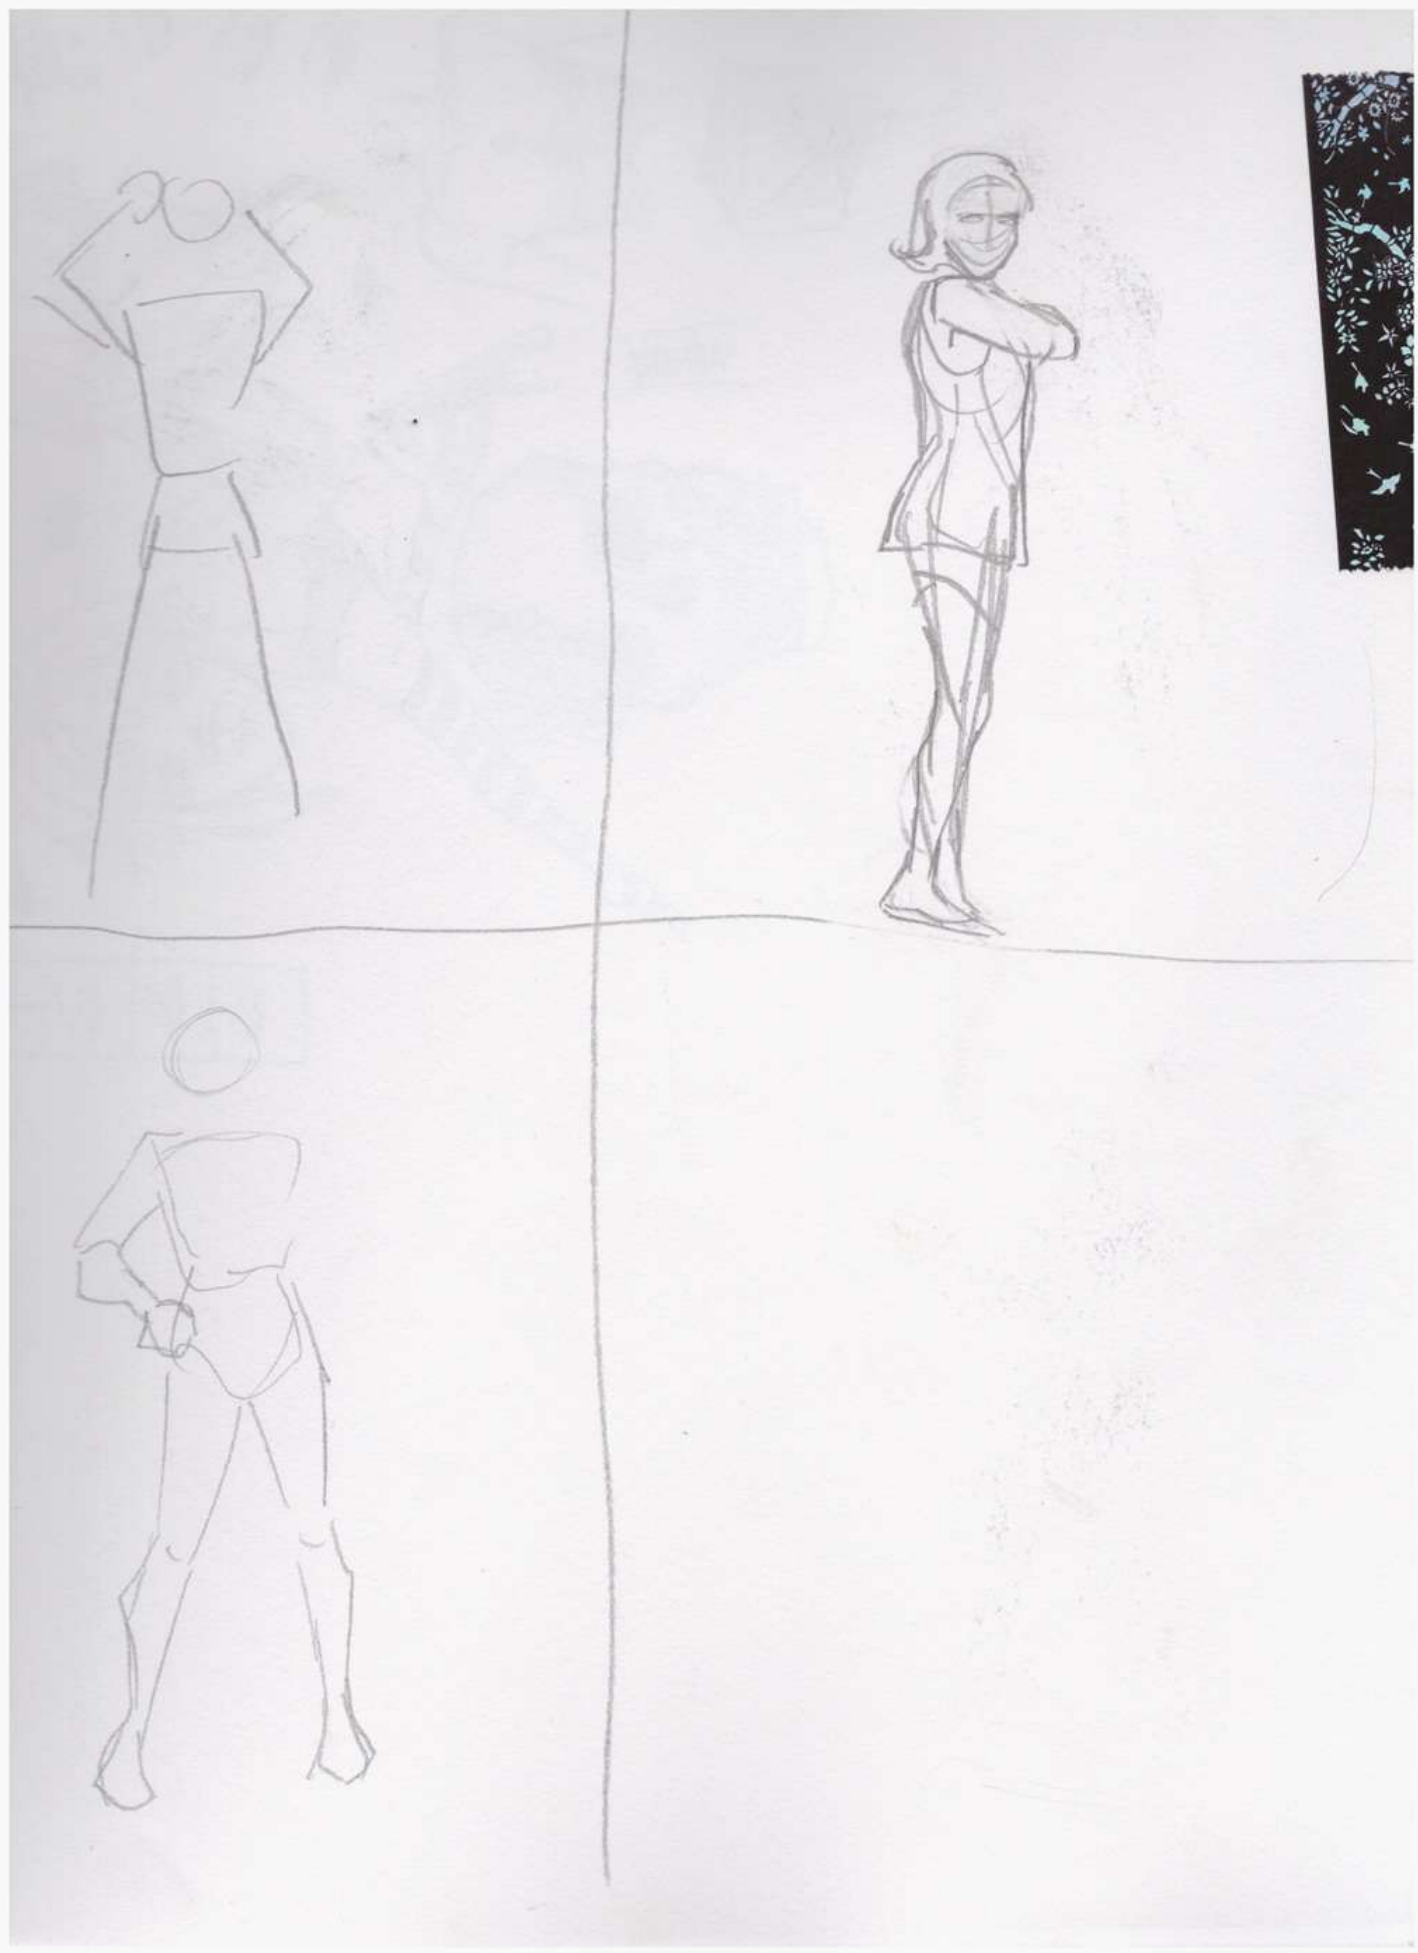

SELF PORTRAIT COLOR STUDY:

Alizarin Crimson, Viridian Green, Ultramarine Blue

highlight
↓

wash

pls go
light
↓
dark

- dream/memory
- picture in a picture
- self portrait