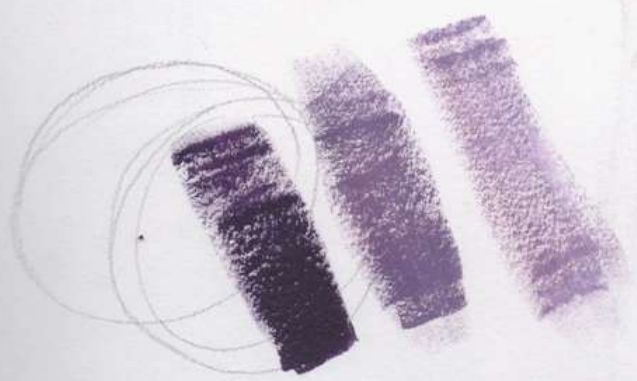

SELF PORTRAIT COLOR STUDY:

Alizarin Crimson, Viridian Green, Ultramarine Blue

highlight
↓

wash

pls go
light
↓
dark

- dream/memory
- picture in a picture
- self portrait