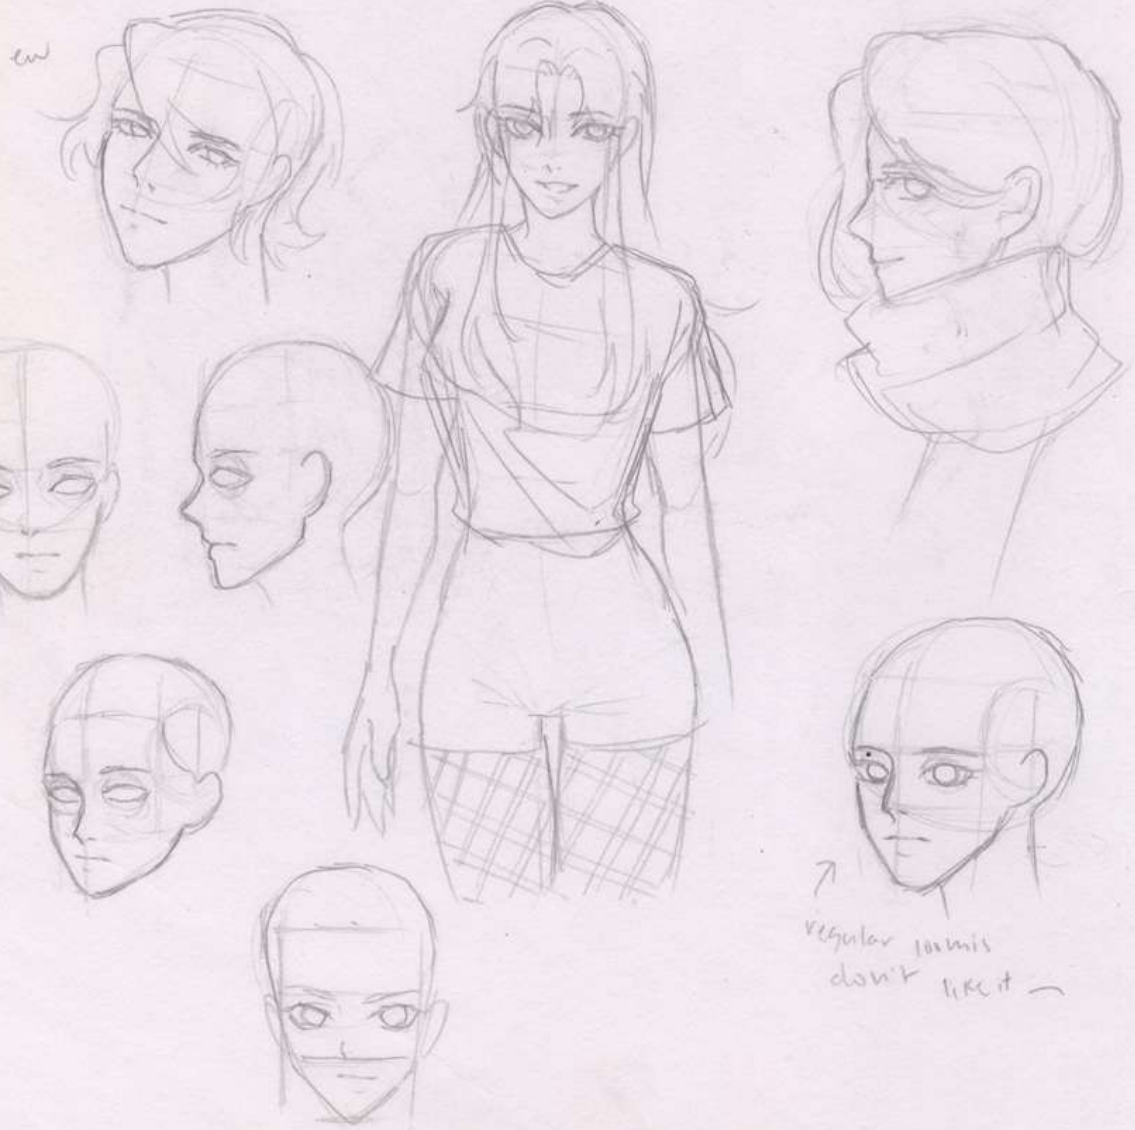

11.5.23
waitress ☺

I like this
pose

Handwritten text on the left margin of the notebook page, appearing as a vertical column of characters.

MADOKA
KANAME

enughh
why is
fabric so
hard

JOONGDOK

neither do
zig
brush
marker

crayon
markers
don't lift
that easily

water,
then
marker,
then
water

SAKURA!
DRAWN
w/
WATERCOLOR
PENCILS
12/24/22

the paper
was lowkey
pilling

oahn's
hair

what is
this lion

AUG
2023

SPOTIFY PLAYLISTS !!

LOOMIS
METHOD
ATTEMPTS

NO
LOOMIS →
- more
"my style"
- ambiguous
head shape
- stuck to the
same few angles

too round
~

↑
regular 10cm is
don't like it -

The angles are kinda weird

BSD

DARAI

CHUWA