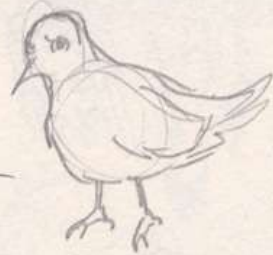

DT145
@rossdraws